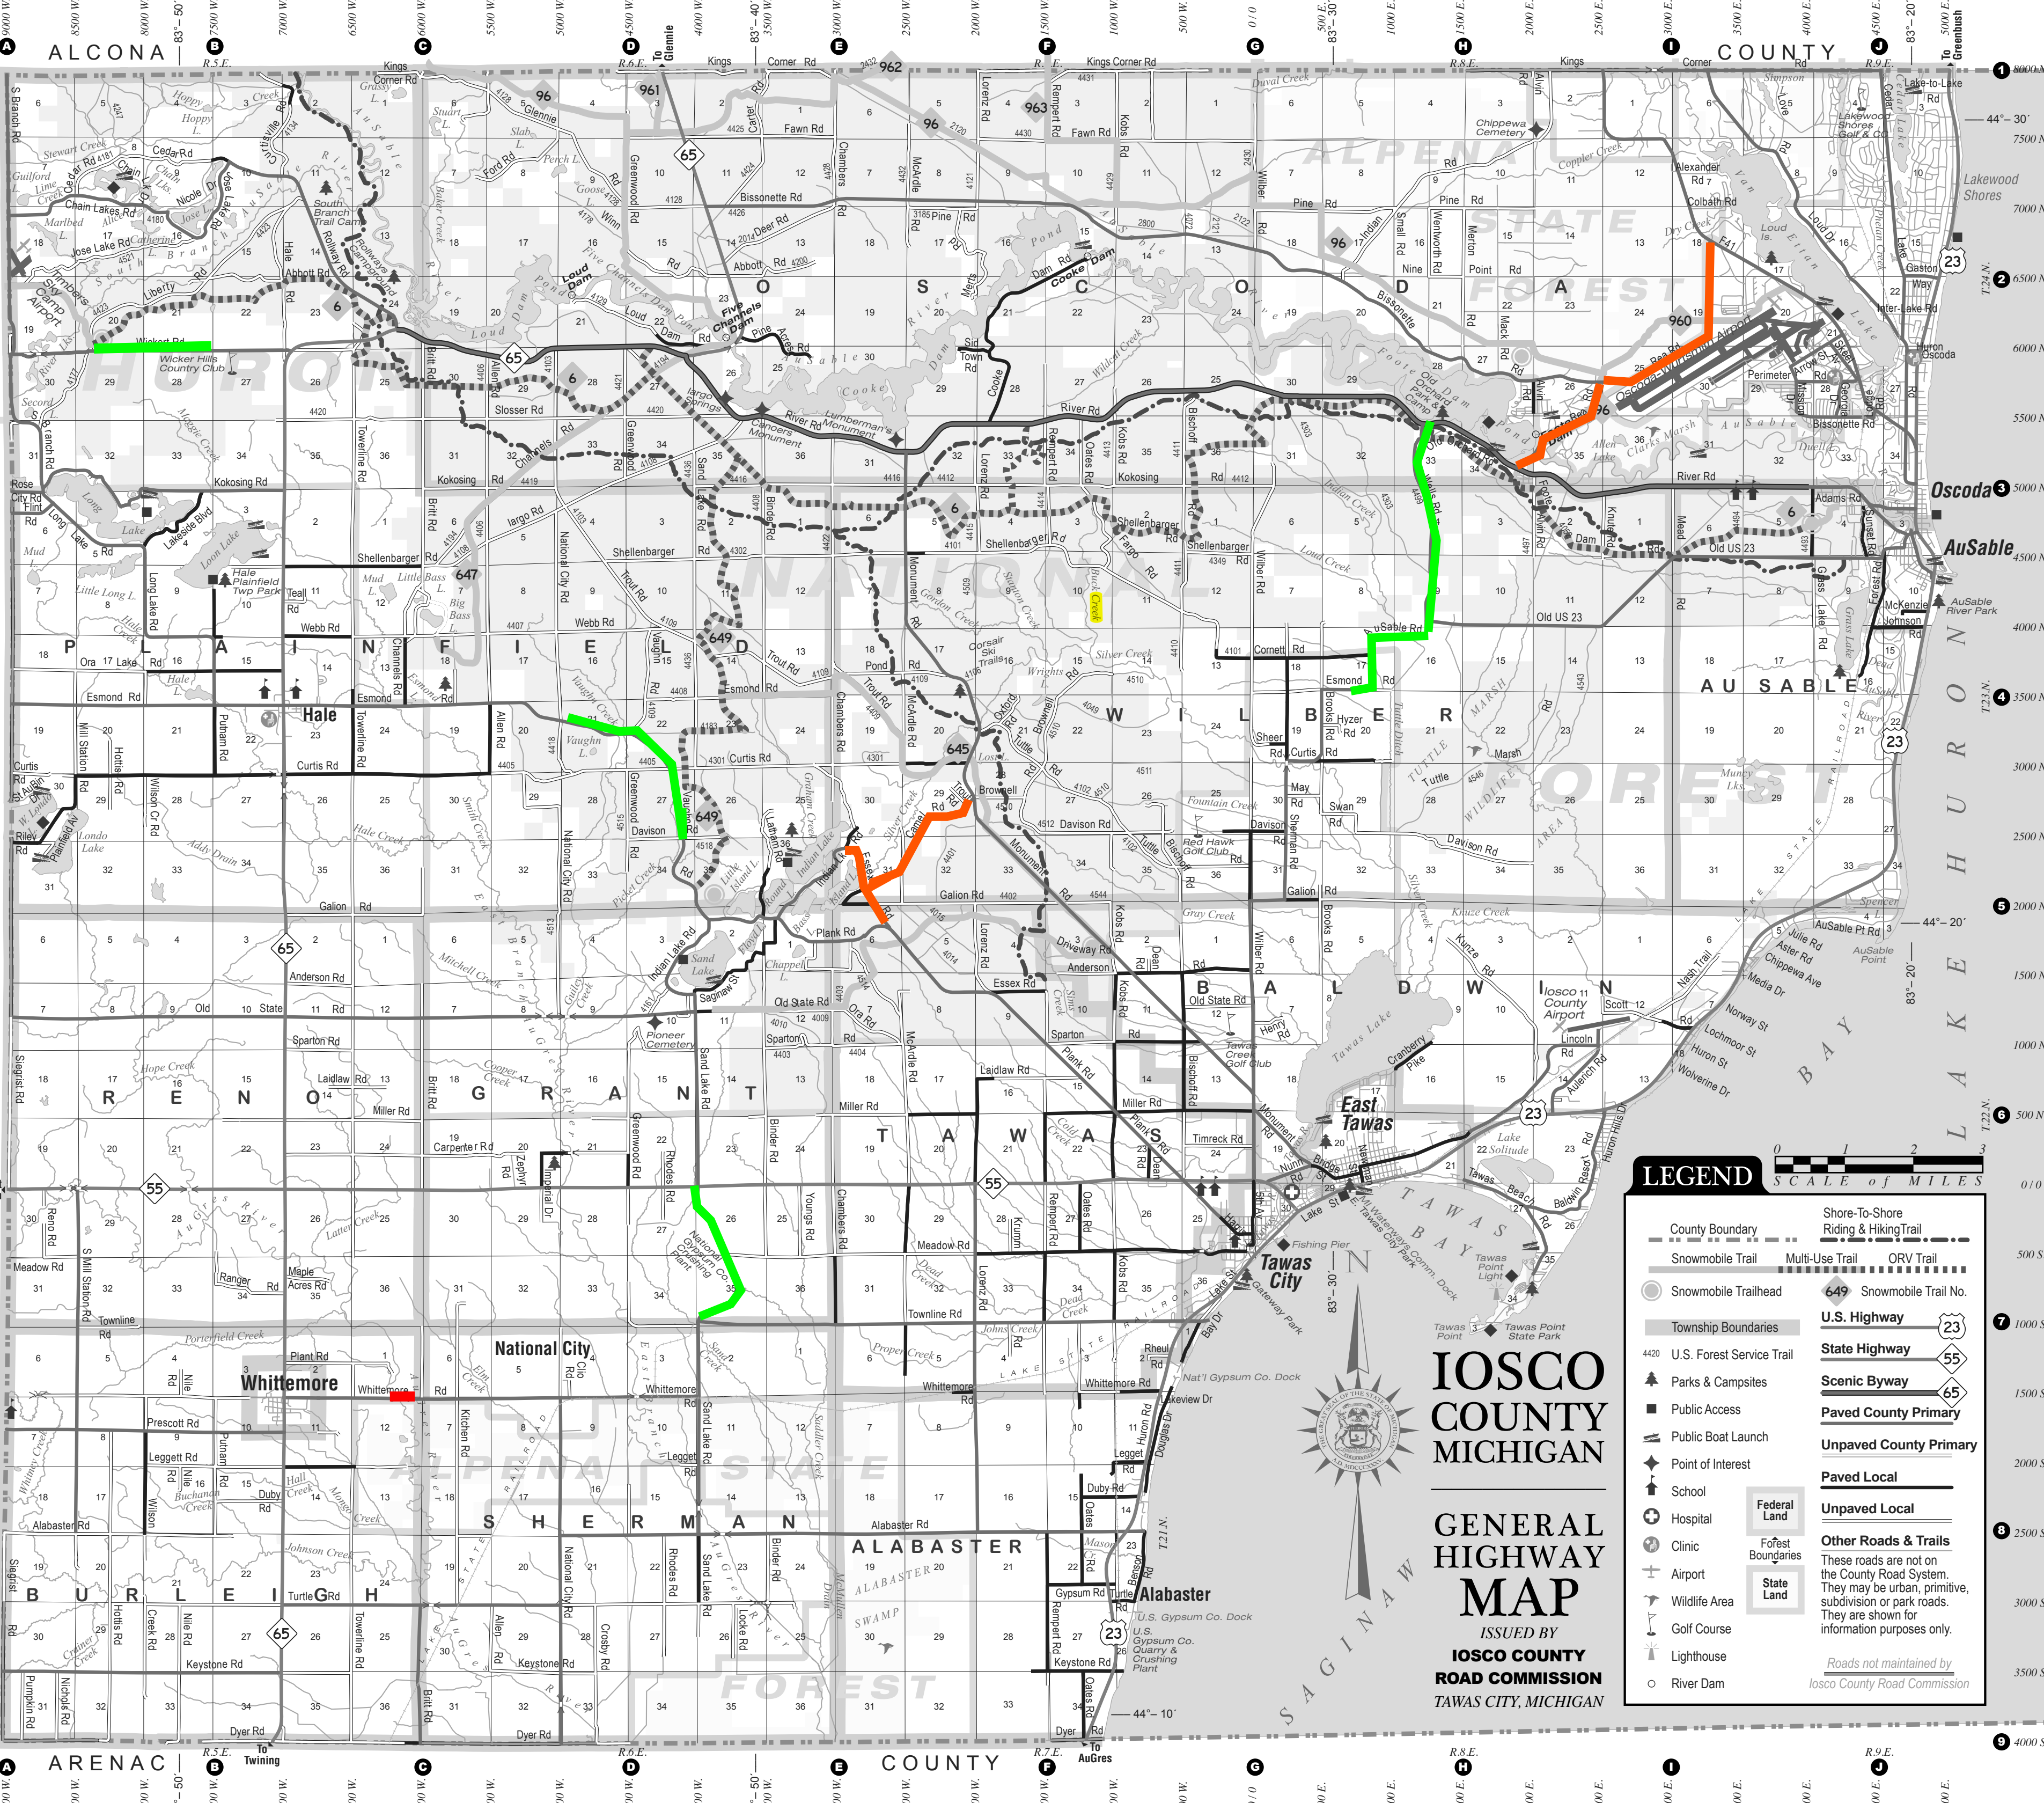

Bridge Project:
Whitemore Rd. Bridge

Paving:
Sand Lake Rd.
Wickert Rd.
Old 23
Esmond Rd.
Wells Rd.

LEGEND

- County Boundary
- Snowmobile Trail
- Township Boundaries
- U.S. Forest Service Trail
- Parks & Campsites
- Public Access
- Public Boat Launch
- Point of Interest
- School
- Hospital
- Clinic
- Airport
- Wildlife Area
- Golf Course
- Lighthouse
- River Dam
- Shore-To-Shore Riding & Hiking Trail
- Multi-Use Trail
- ORV Trail
- 649 Snowmobile Trail No.
- U.S. Highway
- State Highway
- Scenic Byway
- Paved County Primary
- Unpaved County Primary
- Paved Local
- Unpaved Local
- Other Roads & Trails
- Roads not maintained by Iosco County Road Commission