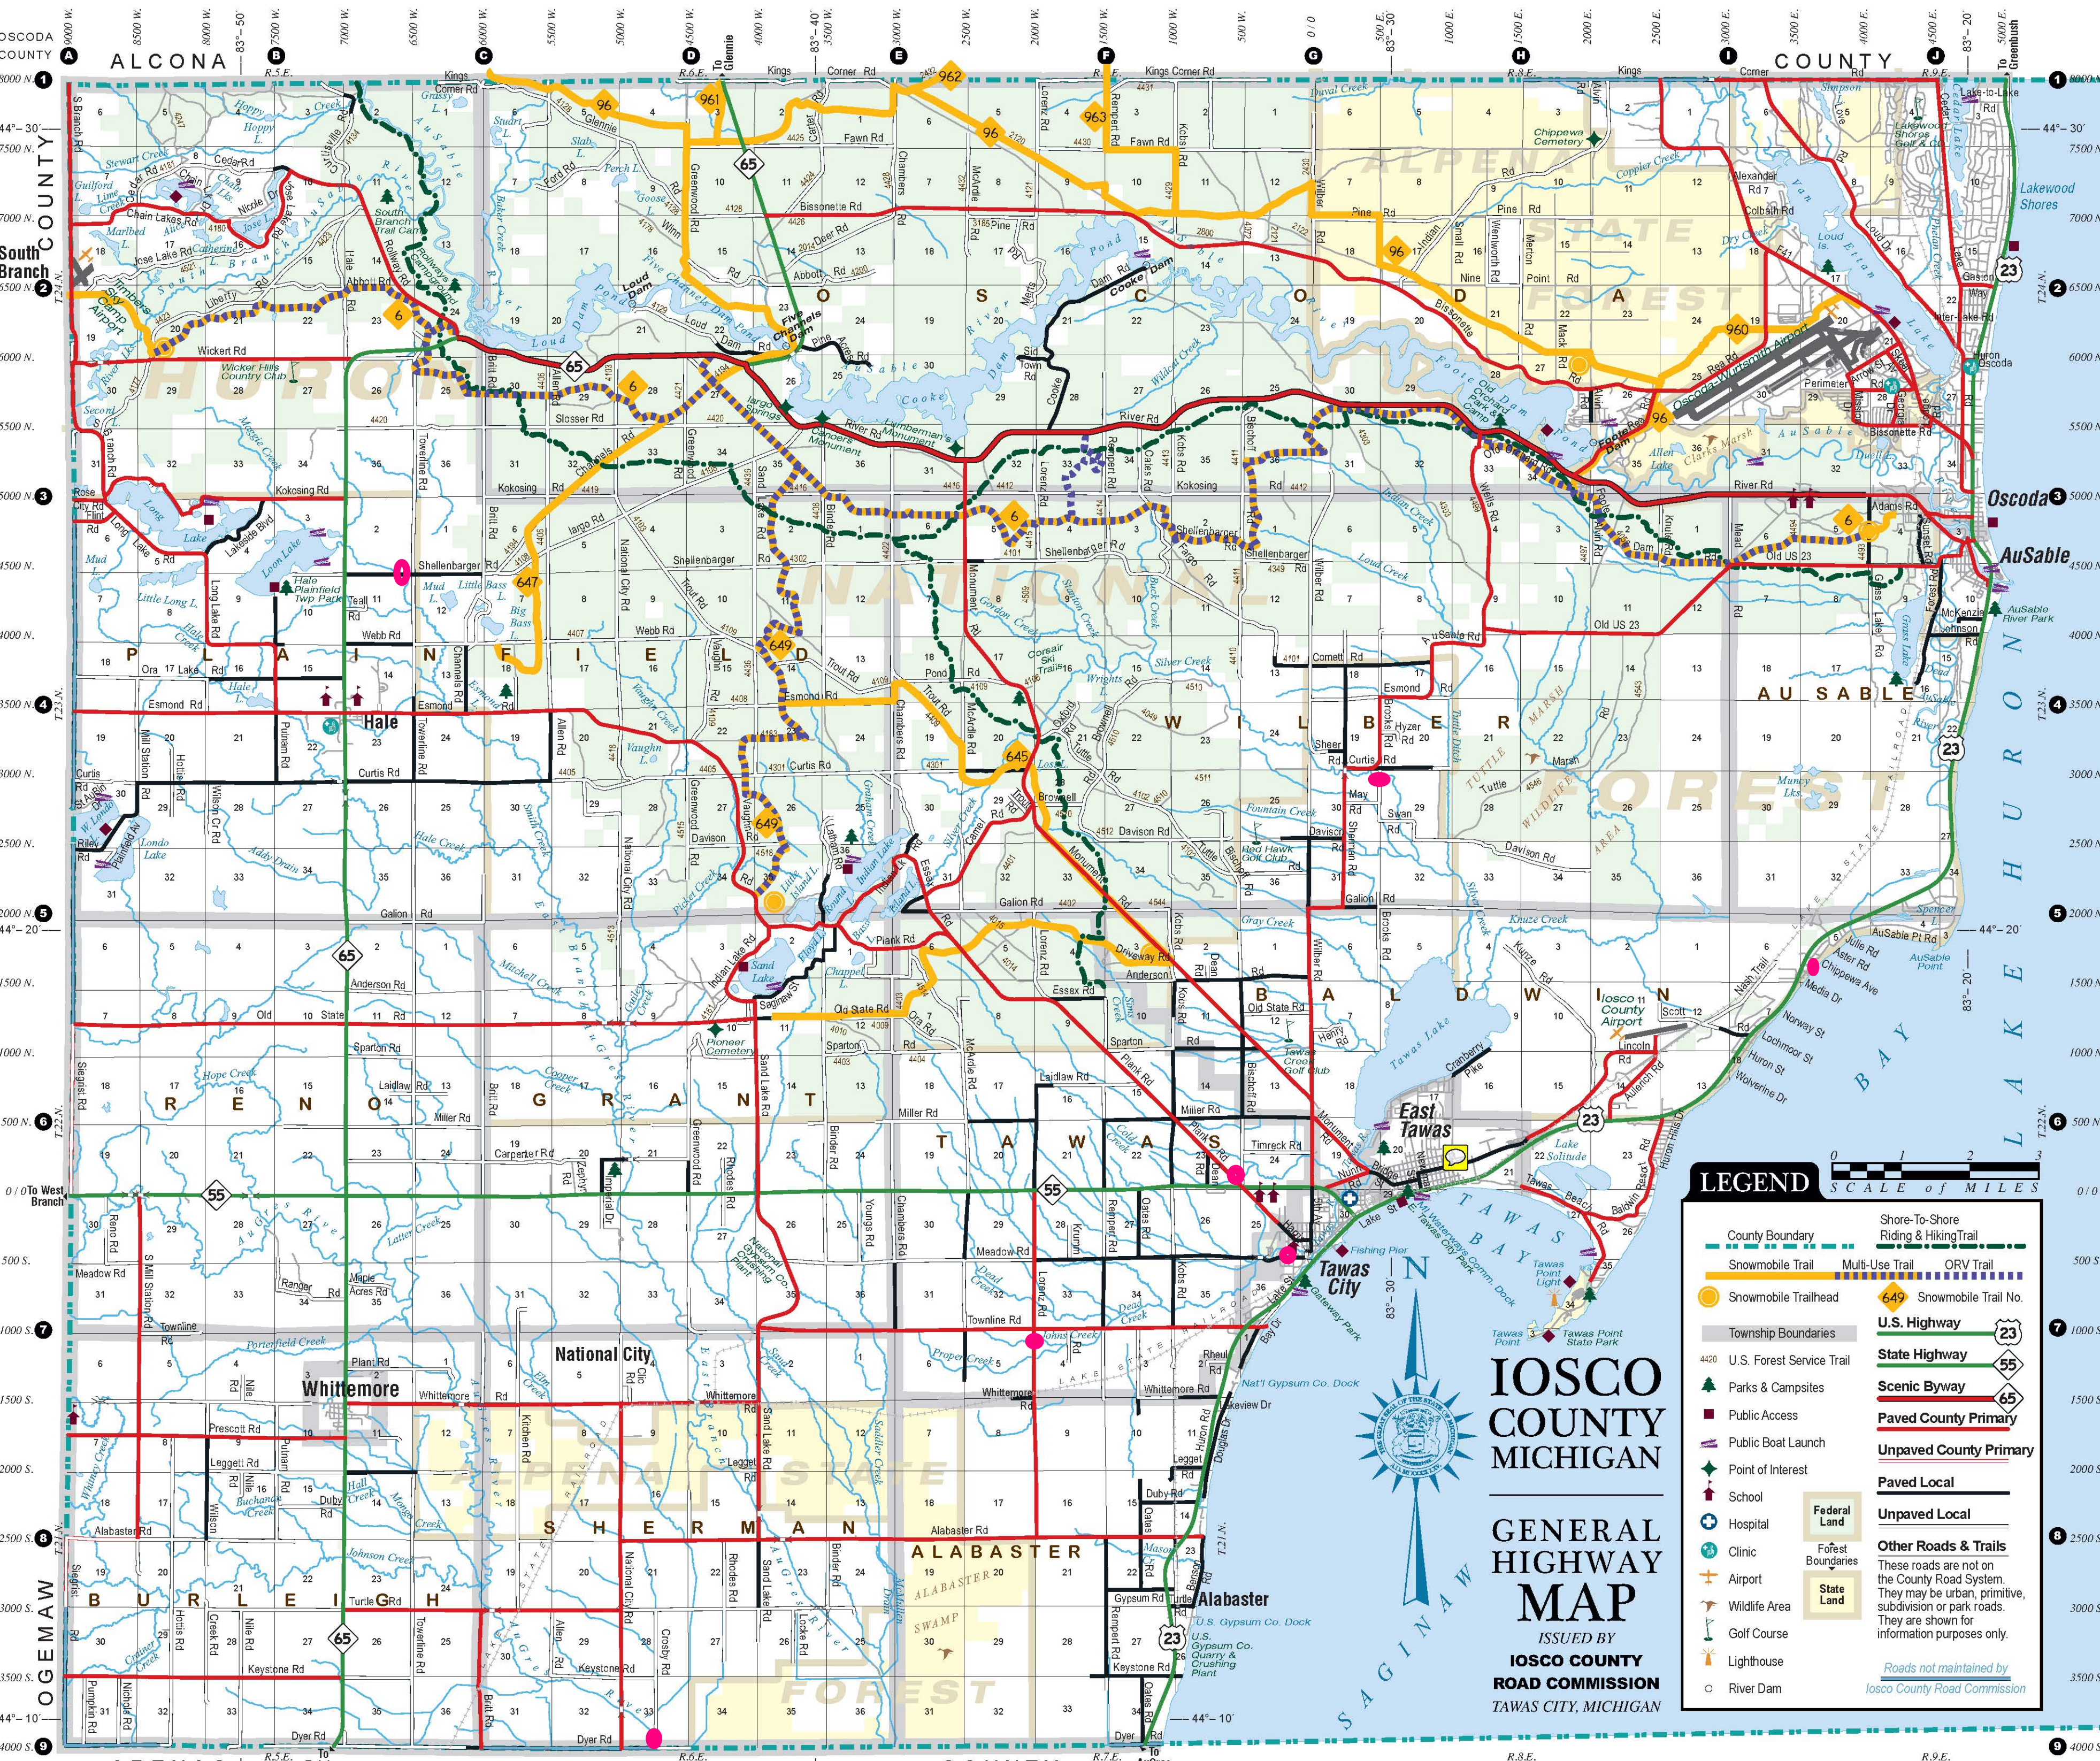

Abbott Road	B-2	Mack Road	H-2
Adams Road	J-3	Maple Acres Drive	B-7
Alabaster Road	A-8, F-8	May Road	G-4
Alexander Road	I-1	McArdle Road	E-1, E-7
Allen Road	C-3, C-9	McKenzie Road	J-4
Alvin Road	C-1, H-3	Mead Road	J-3
Anderson Road	B-5, G-5	Meadow Road	A-7, G-7
Aster Street	E-7	Media Road	I-6
Aulrich Drive	H-6	Merfs Road	E-2
Ausable Pt Road	J-5	Merton Road	H-2
		Mill Station Road	A-4, A-8
Baldwin Resort Road	H-7	Miller Road	B-6, G-6
Benson Road	F-8	Monument Road	E-3, G-6
Binder Road	E-4, E-7	M-55 (Hemlock Road)	A-6, G-6
Bischoff Road	G-3, G-6	M-65	D-1, B-9
Bissonette Road	D-2, H-3		
Britt Road	C-2, G-9	Nash Trail	I-6
Brooks Road	C-9	National City Road	C-2, C-9
Brownell Road	F-4	Nichols Road	A-9
		Nicole Drive	B-2
Camel Road	E-5	Nile Road	B-9
Carpenter Road	C-6	Nine Point Road	H-2
Cedar Road	B-1	Northway Street	I-6
Cedar Lake Road	J-1, J-3	Num Road	G-6
Chain Lake Road	A-2	Oates Road	F-3, F-8
Chambers Road	E-1, E-7	Old Orchard Road	H-3
Channels Road	C-4	Old U.S. 23	H-4
Chippewa Avenue	J-5	Old State Road	A-5, E-5
Clio Road	D-7	Ora Road	E-6
Colbath Road	I-2	Ora Lake Road	A-4
Cooke Dam Road	F-2	Ottawas Lane	I-6
Cornett Road	G-4	Oxford Road	F-4
Cranberry Pike	D-9		
Crosby Road	D-3, H-3		
Curtis Road	C-4, F-4	Pine Road	G-2
Curtisville Road	B-1	Pine Acres Road	D-2
		Plainfield Avenue	A-4
Davison Road	D-5, H-5	Plank Road	F-6
Dean Road	F-6	Plant Road	B-7
Deer Road	E-2	Point Road	J-5
Driveway Road	F-5	Prescott Road	A-7
Duby Road	F-8	Pumpkin Road	A-9
Dyer Road	B-8, C-9	Putnam Road	B-4
Esmond Road	A-4, G-4	Ranger Road	B-7
Essex Road	F-5	Rea Road	H-3
		Reno Road	F-1, F-7
F-41	I-1, J-3	Rhodes Road	D-8
Fargo Road	F-3	Rhodes Road	D-8
Fawn Road	F-1	Riley Road	A-5
Flint Rd	A-3	River Road	E-3, J-3
Foot Dam Road	H-3	Rollways Road	C-2
Ford Road	C-1	Rose City Road	A-3
Forest Road	J-4	Rheul Road	F-7
		Ruth St	H-6
Galion Road	C-5, E-5	Saginaw Road	D-5
Gaston Way	J-2	Sand Lake Road	D-8
Glennie Road	D-1	Scott Road	I-6
Grabow Road	G-5	Scott Road	I-6
Grass Lake Road	J-3	Siegrist Road	A-3, A-9
Greenwood Road	D-1, 7	Sherr Road	G-4
Gypsum Road	F-8	Shellenbarger Road	B-3, G-3
		Sherman Road	G-5
Hale Road	B-2	Sid Town Road	F-2
Henry Road	G-5	Slosser Road	B-3, D-3
Hottis Road	A-4, 9	Small Road	H-2
Huron Hills Drive	I-6	South Branch Road	A-2
Huron Street	J-2	Spartan Road	B-6, G-6
Hyzer Road	G-4	Saint Aubin Drive	A-4
		Swan Road	G-5
Iargo Road	C-3, C-4	Tawas Beach & Point Road	H-7
Imperial Drive	D-6	Teal Road	B-4
Indian Lake Road	D-5	Timreck Road	G-6
Inter-Lake Road	J-2	Townline Road	C-2, C-9
		Townline Road	A-7, E-7
Jose Lake Drive	B-2	Troul Road	E-4
Jose Lake Road	A-2	Turtle Road	C-8
Julie Street	A-5	Tuttle Road	F-4
		Tuttle Marsh Road	H-4
Keystone Road	A-9, F-9	Vaughn Road	D-4
Kings Corner Road	C-1, J-1	Webb Road	C-4
Knutte Road	I-3	Wells Road	H-4
Kobs Road	F-1, F-7	Wentworth Road	H-2
Kokosing Road	A-3, G-3	Whitmore Road	A-7, F-7
Krumm Road	F-3	Whitmore Road	A-7, F-7
Kunze Road	H-6	Wolvener Drive	I-6
Laidlaw Road	B-6	Youngs Road	E-7
Lakeside Boulevard	F-3	Zephyr Road	C-6
Lake-to-Lake Road	J-1		
Lake View Road	G-7		
Latham Road	E-5		
Leggett Road	B-8, F-8		
Liberty Road	A-2		
Lincoln Road	H-6		
Lodge Road	J-3		
Long Lake Road	A-3, B-4		
Lorenz Road	F-1, F-8		
Loud Drive	J-2		
Love Road	I-1		

LEGEND

	County Boundary		Shore-To-Shore Riding & Hiking Trail
	Snowmobile Trail		Multi-Use Trail
	Snowmobile Trailhead		ORV Trail
	Township Boundaries		Snowmobile Trail No. 649
	Parks & Campsites		U.S. Highway 23
	Public Access		State Highway 55
	Public Boat Launch		Scenic Byway 65
	Point of Interest		Paved County Primary
	School		Unpaved County Primary
	Hospital		Paved Local
	Clinic		Unpaved Local
	Airport		Other Roads & Trails
	Wildlife Area		These roads are not on the County Road System. They may be urban, primitive, subdivision or park roads. They are shown for information purposes only.
	Golf Course		Roads not maintained by Iosco County Road Commission
	Lighthouse		
	River Dam		

IOSCO COUNTY MICHIGAN

GENERAL HIGHWAY MAP

ISSUED BY
IOSCO COUNTY ROAD COMMISSION
TAWAS CITY, MICHIGAN

The numbers along the outer edge of map refer to the County House Numbering System. M-55 divides Iosco County North and South, Wilber Road divides the county East and West.

EXAMPLE: 1000 N. Sand Lake Road is 2 miles North of M-55.